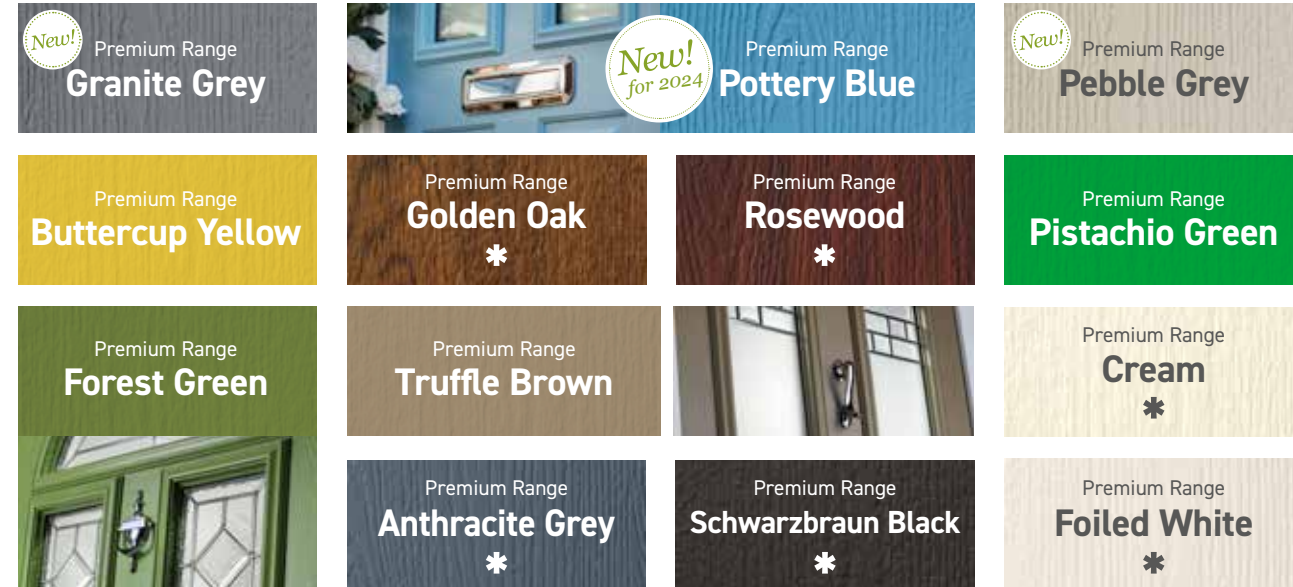

New!

New colours for
2024

Solidor[®]

www.solidor.co.uk

A Colourful Entrance

3 new colours added to the range for 2024

We offer the **largest** range of colours from stock in the UK.

Choose from 27 colours for the inside and / or the outside of your door. You also have 9 frame colour options to choose from. When selecting your colour from this guide please be aware we advise you to ask for a colour swatch to check both colour and grain structure.

Luxury Range

Premium Range

Standard Range

* Available as a door and / or a frame option

▲ Available as frame option for white internal only

A Colourful Entrance

Bringing you the latest trends right to your door

What's New For 2024

Pottery Blue

Elevate your entrance with Pottery Blue, inspired by Wedgwood ceramics and the Bridgerton family's signature hue. This refined shade effortlessly harmonises with neutrals, creating a subtle yet luxurious aesthetic. Make a statement with sophistication.

RAL Colour Match for Solidor Door Skins

White - RAL 9016	Blue - RAL 5011	Green - RAL 6009	Black - RAL 9005	French Grey - RAL 7001
Painswick - RAL 7038	Schwarzbraun - RAL 8022	Anthracite Grey - RAL 7016	Tangerine - RAL 2009	Irish Oak - Foiled Material
Rosewood - Foiled Material	Cream - RAL 9001	Foiled White - RAL 9010	Golden Oak - Foiled Material	Peacock Blue - BS381C103
Midnight Grey - RAL 2303010	Twilight Grey - Pantone 7544	Buttercup - Bespoke Colour	Pistachio - Bespoke Colour	Ruby Red - RAL 3003
Forest Green - Bespoke Colour	Truffle Brown - Bespoke Colour	Pebble Grey - RAL 7032	Granite Grey - RAL 7012	Pottery Blue - RAL 5024
Chartwell Green RAL 6021 (not a perfect match)		Duck Egg Blue British Standard Range 4800/5252 REF 20-C-33		