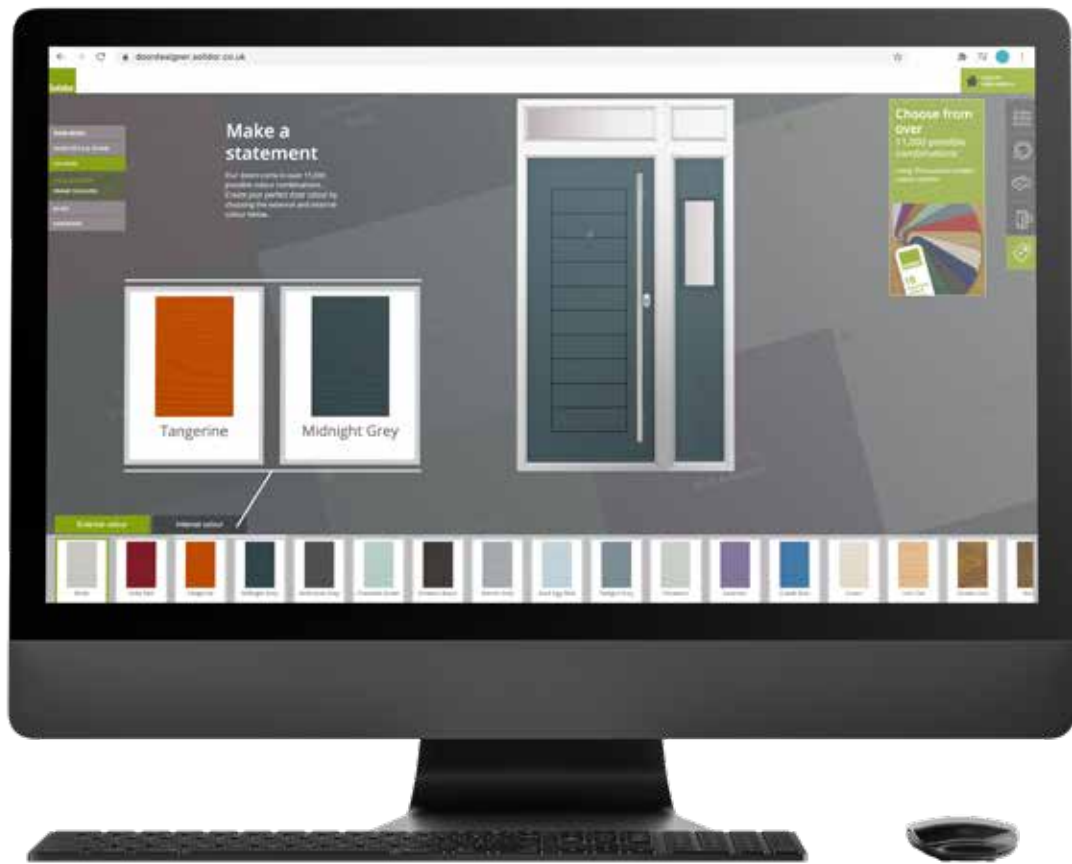

Create your dream door today

www.doordesigner.solidor.co.uk