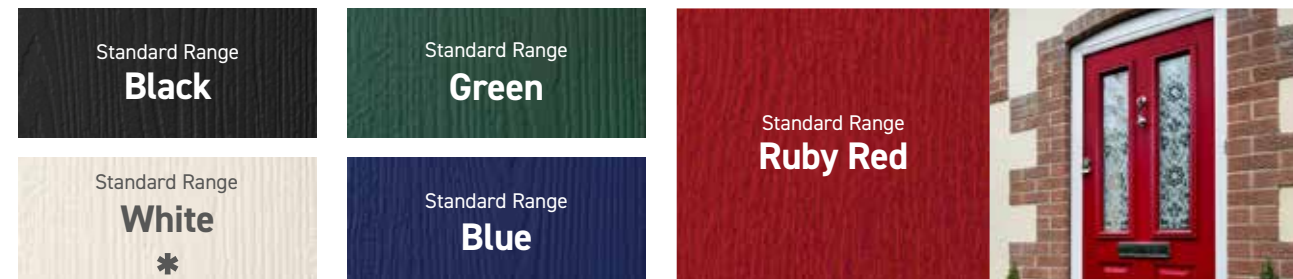

New!

New colours for
2024

Solidor[®]

www.solidor.co.uk

A Colourful Entrance

3 new colours added to the range for 2024

We offer the **largest** range of colours from stock in the UK.

Choose from 27 colours for the inside and / or the outside of your door. You also have 9 frame colour options to choose from. When selecting your colour from this guide please be aware we advise you to ask for a colour swatch to check both colour and grain structure.

Luxury Range

Premium Range

Standard Range

* Available as a door and / or a frame option

▲ Available as frame option for white internal only

A Colourful Entrance

Bringing you the latest trends right to your door

What's New For 2024

Pottery Blue

Elevate your entrance with Pottery Blue, inspired by Wedgwood ceramics and the Bridgerton family's signature hue. This refined shade effortlessly harmonises with neutrals, creating a subtle yet luxurious aesthetic. Make a statement with sophistication.

Granite Grey

A captivating blend of classic and contemporary, elevating your home's curb appeal. Granite Grey, a softer alternative to Anthracite Grey, brings versatile charm with a timeless neutral grey palette. Choose Granite Grey for a welcoming and on-trend entrance that reflects your unique style.