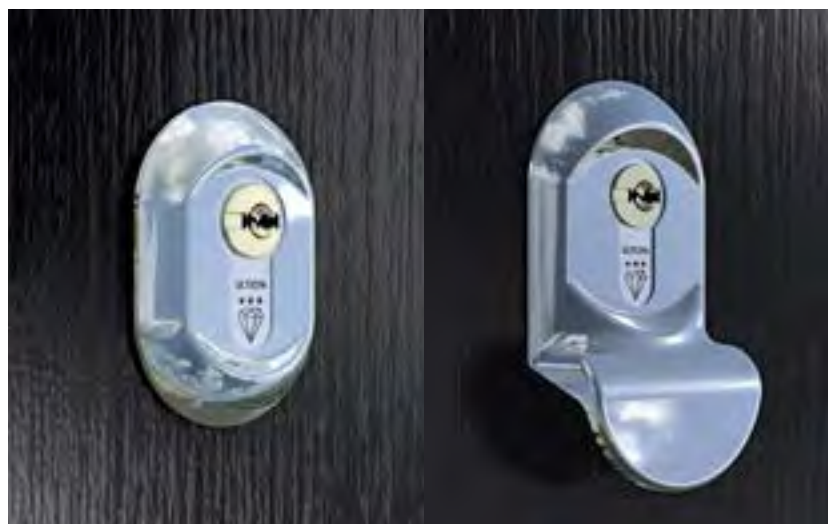

Accessories: BAR HANDLES & ESCUTCHEONS

Stainless Steel Bar Handles

Brushed stainless steel contemporary bar handles can be used with the range of Slam Locks we offer. Manufactured from Austenitic grade 304 stainless steel construction giving ultimate corrosion resistance.

Options available are Inline and Bow Handles.

Escutcheons
Standard Escutcheon*

Blu Back to Back Cylinder Pull*

Blu inside Only cylinder Pull*

*Only available as stainless Steel

Sweet Design

Escutcheons

Standard Escutcheon & cylinder pull.

Available in the colours: Black, Bright Gold, Bright Chrome & Rose Gold & Stainless Steel.

Urn Style

Available with or without viewing hole.

Available in: White, Black, Bright Gold, Bright Chrome, Satin Chrome, 7016 Grey & Graphite.

Heritage Bullring

Bullring knocker available in: Antique Black, Bright Gold, Bright Chrome & Graphite.

Sweet 2 Part Knocker

Available in the colours:
White, Black, Bright Gold,
Bright Chrome & Rose Gold.&
Stainless Steel