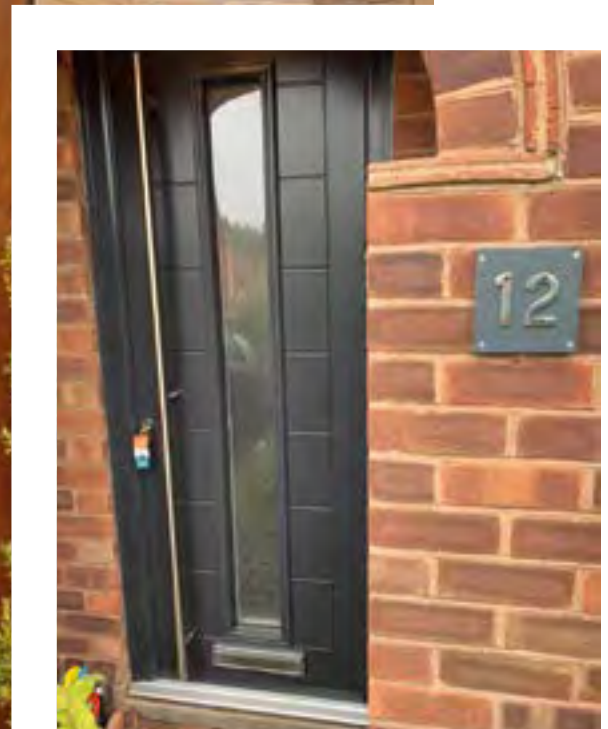

The Contemporary Range