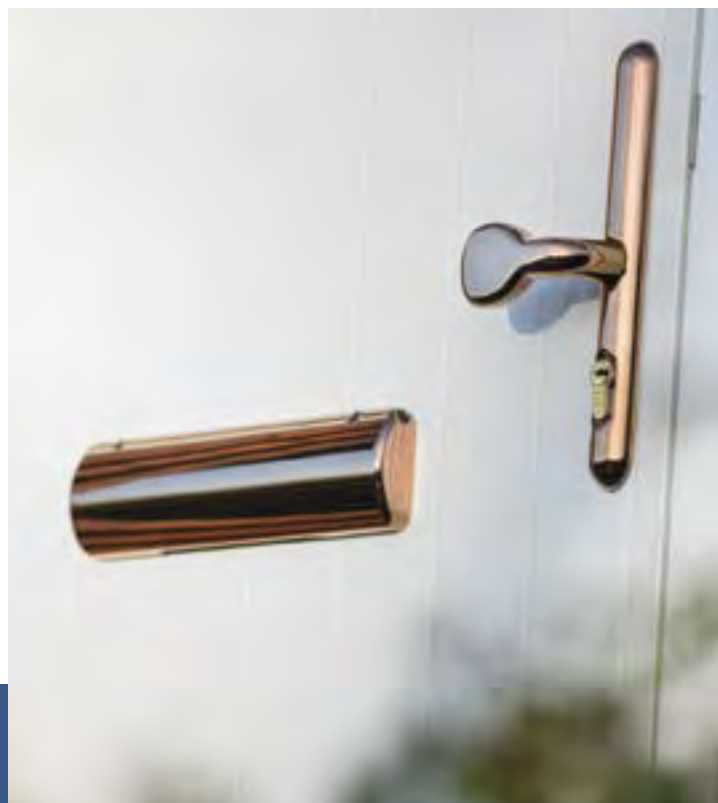

Accessories

Yale Lockmaster
This lock incorporates 2 hook locks with a centre latch and deadbolt.

Secured By Design accredited and tested to PAS23/24.

Suitable for Lever/ Lever and Lever/Pad operations. 960 spindle height from bottom of slab.

Yale Conexis

This is a Smart Lock which can be used with most 92mm centred multi point door locks. Say goodbye to keys with the Conexis. You can send mobile keys to family and friends to be able to access a home for a few hours or weeks.

Configure, control and unlock your Smart Door Lock from your smartphone via the secure Bluetooth app alternatively use a key card or key tag to open your door.

Winkhaus Heritage

This is a Slam Shut Lock.