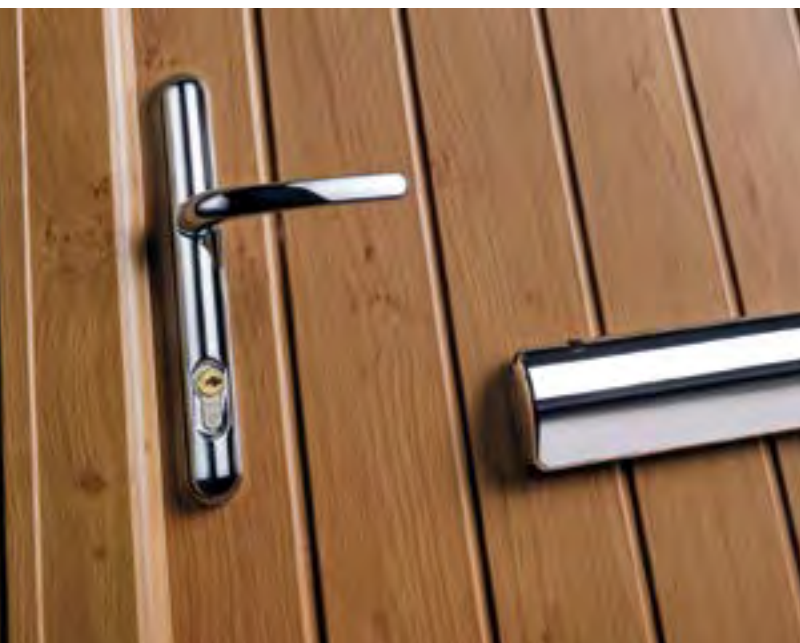

Accessories

Yale Lockmaster
This lock incorporates 2 hook locks with a centre latch and deadbolt.

Secured By Design accredited and tested to PAS23/24.

Suitable for Lever/ Lever and Lever/Pad operations. 960 spindle height from bottom of slab.

Yale Conexis

This is a Smart Lock which can be used with most 92mm centred multi point door locks. Say goodbye to keys with the Conexis. You can send mobile keys to family and friends to be able to access a home for a few hours or weeks.