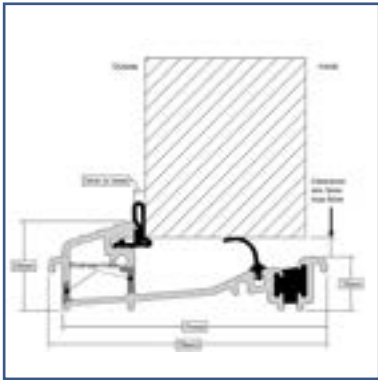

Threshold Options

To allow for every circumstance we offer the following door thresholds.

Stormguard AM3 Part M Compliant - available in Gold or Silver - (Open inwards doors)