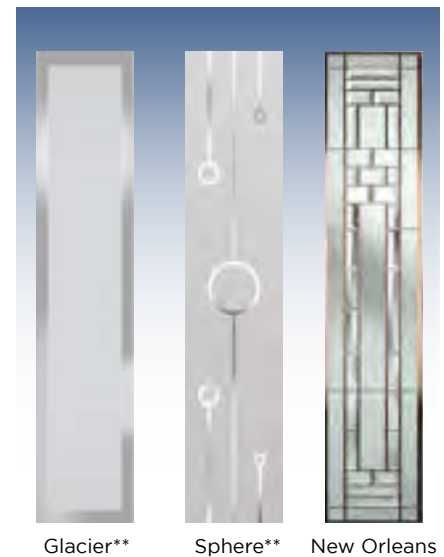

Glazed

Satin**

Glacier**

Sphere**

New Orleans
Rose Gold*

Styles...