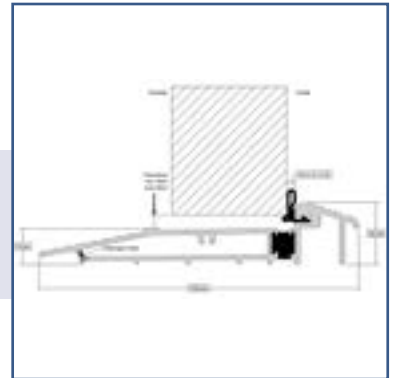

Low pvcu threshold