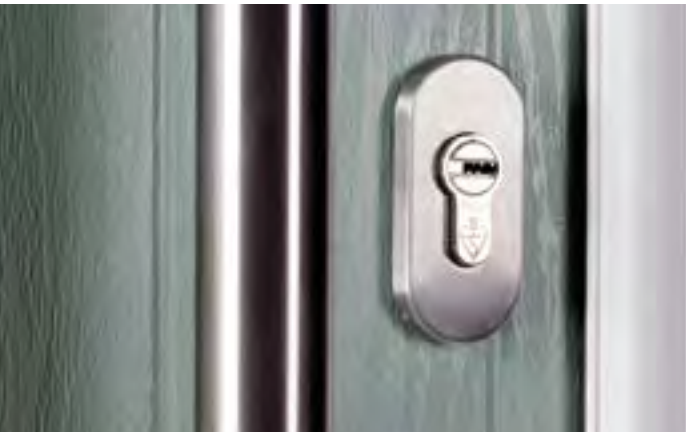

Accessories: BAR HANDLES & ESCUTCHEONS