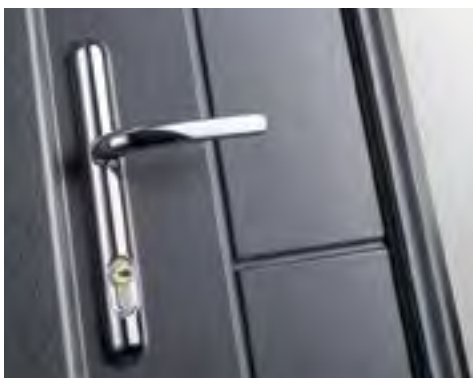

Side panels...

*These are triple glazed and the patterned glass is an integral part of the design. It is encapsulated in the clear sealed unit and an alternative backing glass cannot be chosen.
** Backing glass is an integral part of the design so cannot be chosen