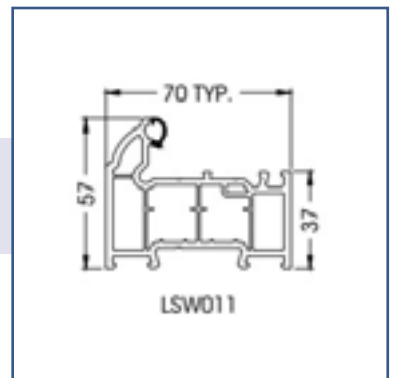

Low pvcu threshold