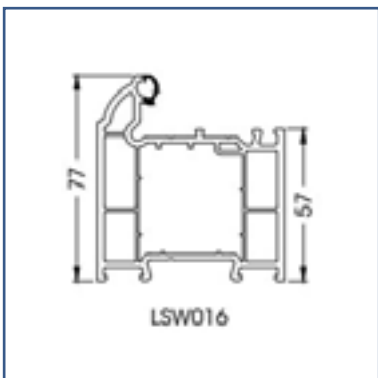

Our Standard pvcu threshold