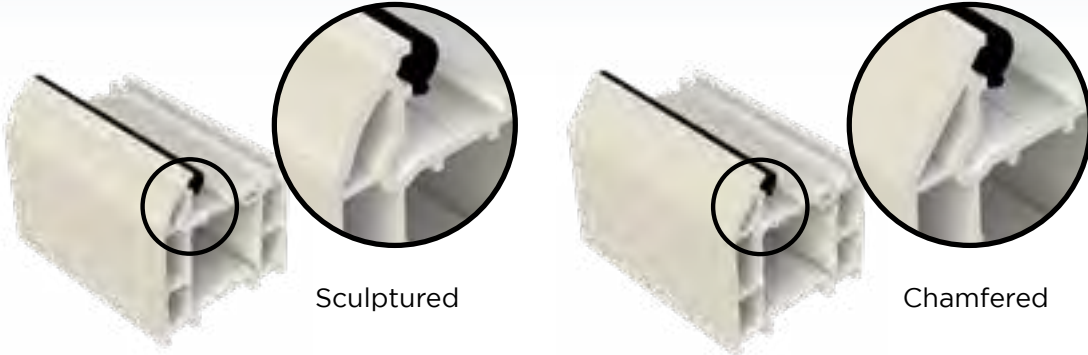

FRAME & THRESHOLD OPTIONS

Frame Options

Frame available in Linear Sculptured (Standard) or Chamfered.

(Foiled Frame Options are available to match the slab colour options apart from Duck Egg blue and Black 9011)