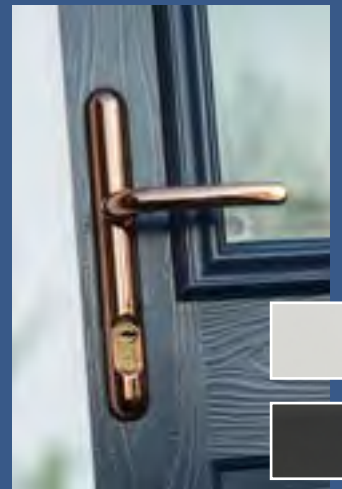

Available in: White, Black, Anthracite Grey, Brown, Caramel, Champagne Gold, Chrome, Satin Chrome & Brushed Nickel.

Balmoral Lever/Standard Lever/Standard Lever/Standard Lever handle.

Available in: White, Black, Bright Gold, Bright Chrome, Satin Chrome, 7016 Grey, Graphite & Stainless Steel.

Balmoral Lever/Pad Lever/Pad split spindle handle.

Available in: White, Black, Bright Gold, Bright Chrome, Satin Chrome & Graphite.

Balmoral Lever/ Lever Offset Lever/Offset split spindle.

Available in: White, Black, Bright Gold, Bright Chrome, Satin Chrome & Graphite.

Sweet Design Lever/Offset & Lever/Pad

The 'Sweet' range is designed with a unique curved style that not only looks fantastic but also has security in mind. Created to resist handle and lock snapping but also carries a 10 year guarantee.

Available in: White, Black, Bright Gold, Bright Chrome Rose Gold & Stainless Steel.

Heritage Lever/ Lever This traditional door handle can be suited with door knocker and letter plate if required.

Available in: Antique Black, Bright Gold, Bright Chrome & Graphite.