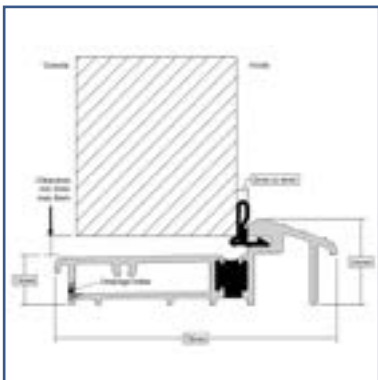

Stormguard AM370 (not Part M Compliant) - available in Gold or Silver (Open inwards doors)

Stormguard AM5 Part M Compliant - available in gold or silver (Open outwards doors)