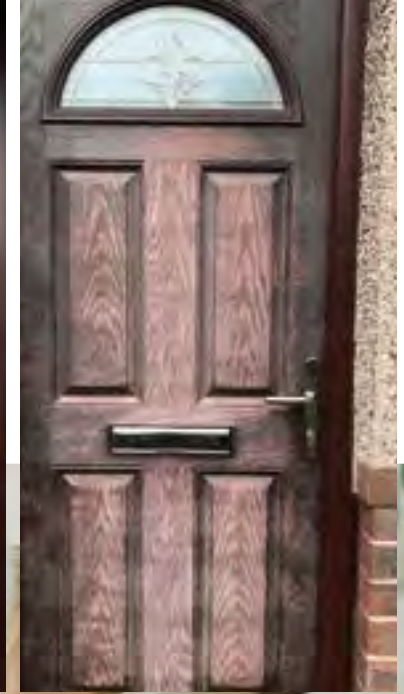

54 - Bar Handles

55 - Knockers

56 - Letterplates

57 - Cylinders

58 - Frames

59 - Glass Options

Why should you choose a **Solid Core Door** over a Standard GRP Door?

Rosewood Solid Core Door

SOLID CORE

The SOLID CORE door is made from sixteen layers of laminated veneered timber called Kerto®. This ensures the grain is not running in

one direction. The grain direction can sometimes be a weak point of timber and can lead to warping, or splitting. By using a specially orientated layup of sixteen veneers, the grain is running in multiple directions ensuring the Kerto® core has significantly increased strength, rigidity, and vastly improved security.